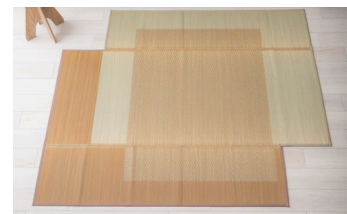

ULU tatami rug

200 cm x 176 cm

*画像はイメージです。サイズはズレが生じることがございます。ご自身で組み立てが必要な商品もございます。
*送料は、全国一律 大型家具¥20,000-, 中型家具¥10,000-, 小物類は無料です。(2024年12月時点。一部地域は別途ご相談)